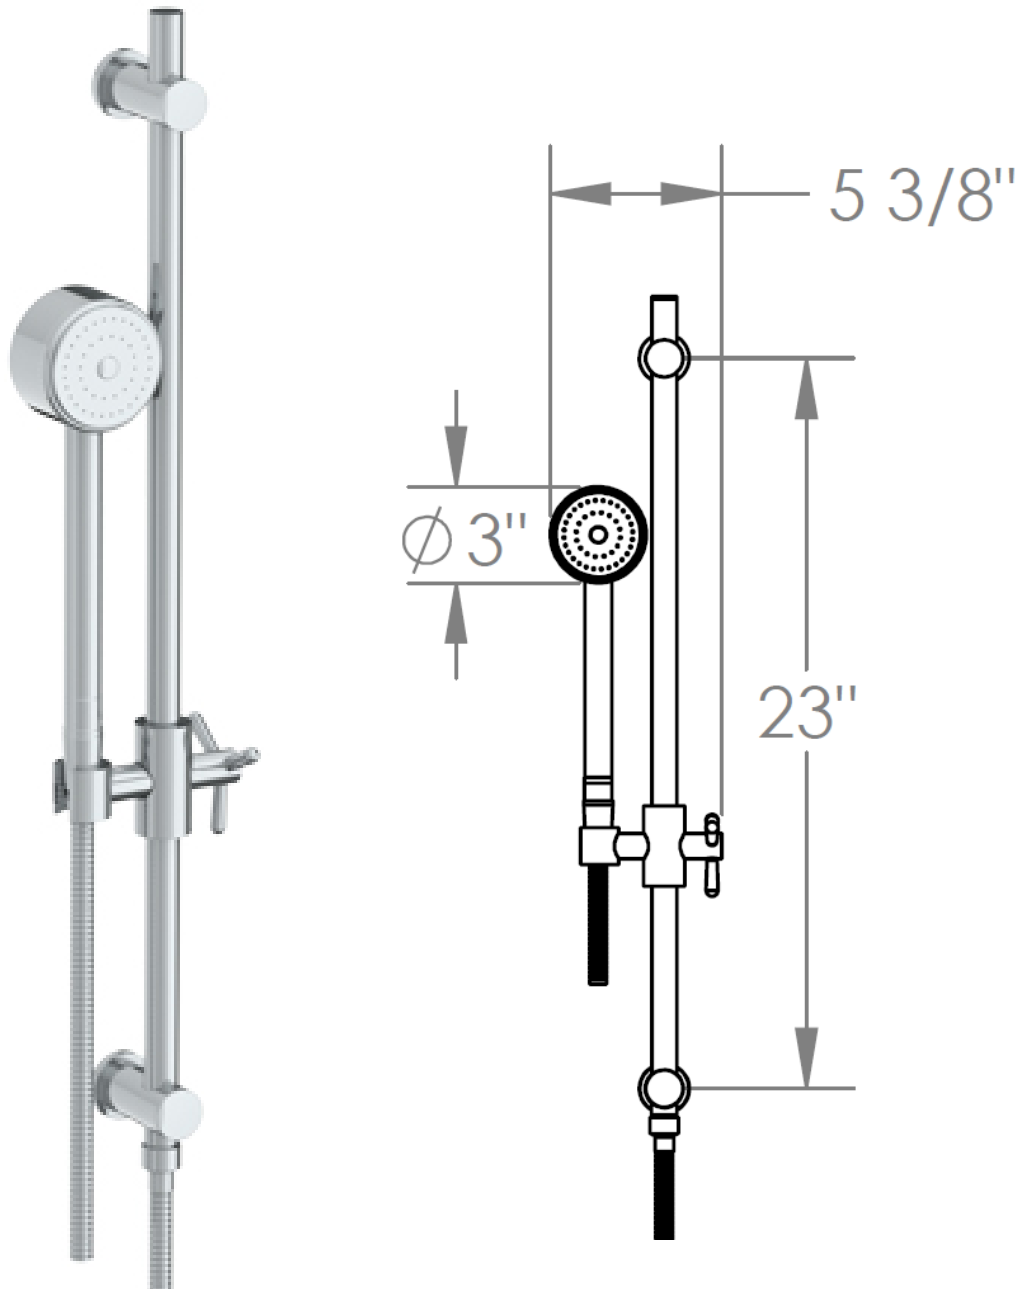

22-HSPB2

Positioning Bar Shower Kit with Hand Shower and 69" Hose
Flow Rate: 1.75 GPM

Meets the applicable requirements of ASME A112.18.1-2005/CSA B125.1-05, entitled "Plumbing Supply Fittings"

WATERMARK DESIGNS 5/7/2018